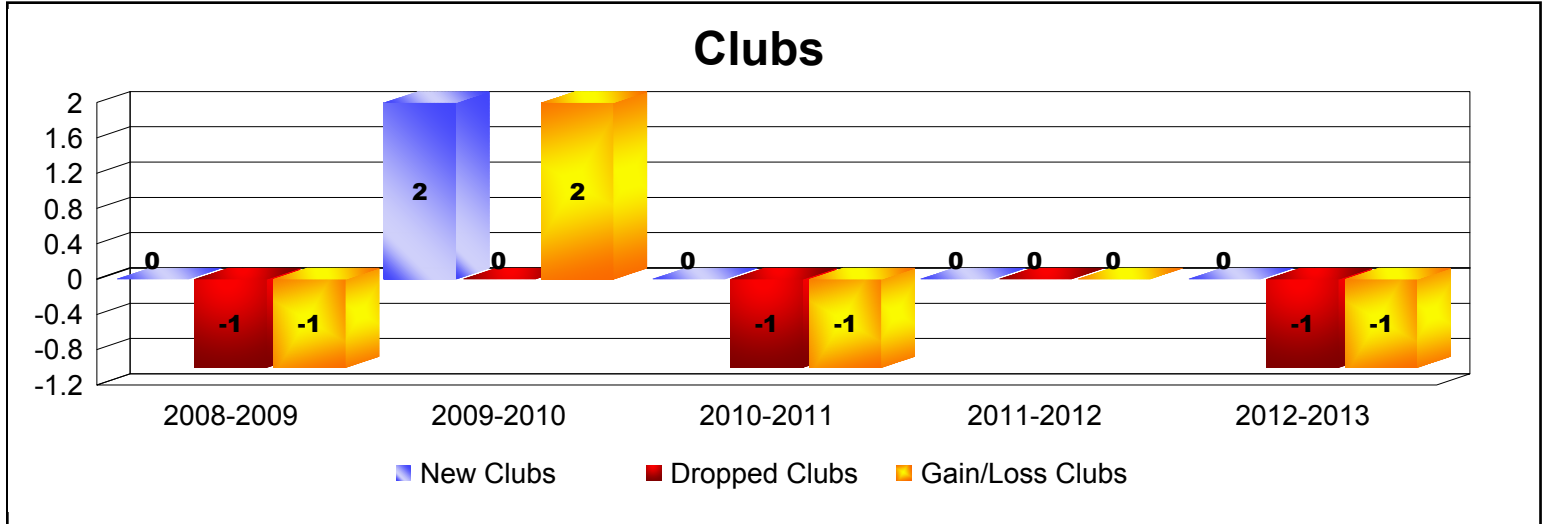

Year	New Clubs	Dropped Clubs	Gain/Loss Clubs	New Members	Charter Members	Reinstate Members	Transfer Members	Total Member Added	Total Members Dropped	Gain/Loss Members
2008-2009	0	-1	-1	42	0	2	3	47	-51	-4
2009-2010	2	0	2	48	51	3	0	102	-93	9
2010-2011	0	-1	-1	36	5	1	0	42	-74	-32
2011-2012	0	0	0	25	0	15	2	42	-48	-6
2012-2013	0	-1	-1	53	0	3	1	57	-93	-36
<b>Average</b>	<b>0</b>	<b>-1</b>	<b>0</b>	<b>41</b>	<b>11</b>	<b>5</b>	<b>1</b>	<b>58</b>	<b>-72</b>	<b>-14</b>

Year	New Clubs	Dropped Clubs	Gain/Loss Clubs	New Members	Charter Members	Reinstate Members	Transfer Members	Total Member Added	Total Members Dropped	Gain/Loss Members
2008-2009	0	0	0	60	0	4	0	64	-72	-8
2009-2010	1	0	1	52	20	1	1	74	-75	-1
2010-2011	0	-1	-1	67	0	0	0	67	-67	0
2011-2012	0	-1	-1	36	0	8	1	45	-83	-38
2012-2013	3	0	3	52	92	0	1	145	-49	96
<b>Average</b>	<b>1</b>	<b>0</b>	<b>0</b>	<b>53</b>	<b>22</b>	<b>3</b>	<b>1</b>	<b>79</b>	<b>-69</b>	<b>10</b>