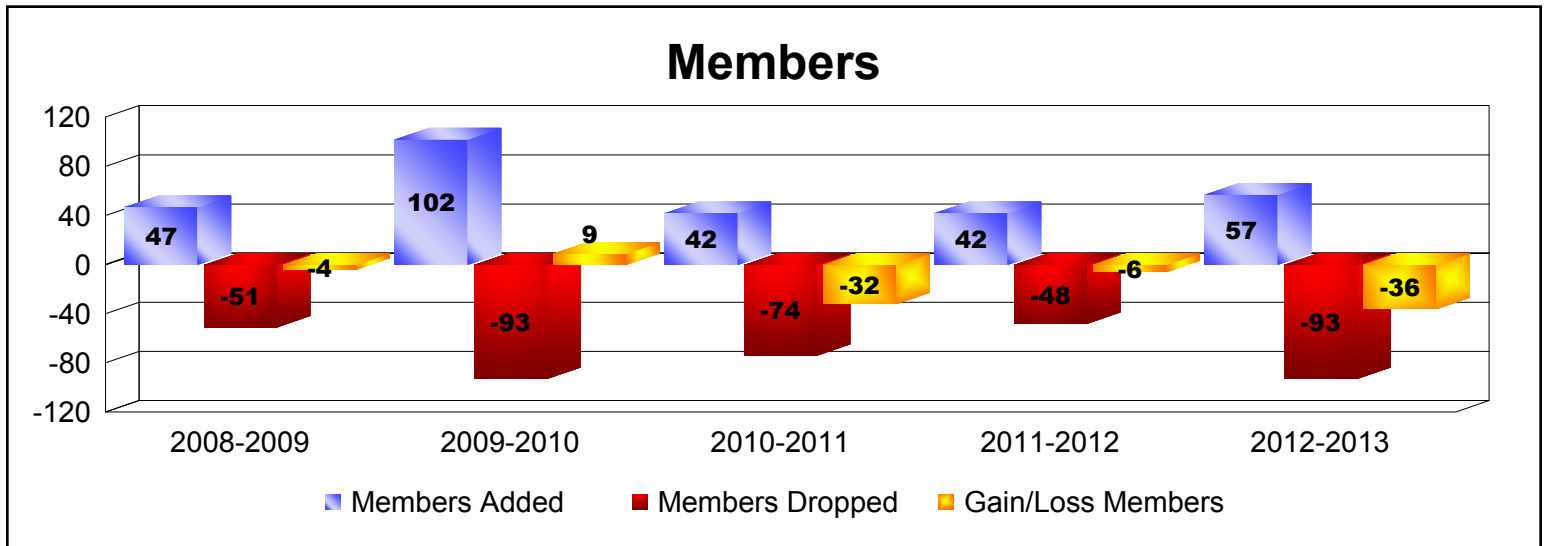

Year	New Clubs	Dropped Clubs	Gain/Loss Clubs	New Members	Charter Members	Reinstate Members	Transfer Members	Total Member Added	Total Members Dropped	Gain/Loss Members
2008-2009	0	-1	-1	42	0	2	3	47	-51	-4
2009-2010	2	0	2	48	51	3	0	102	-93	9
2010-2011	0	-1	-1	36	5	1	0	42	-74	-32
2011-2012	0	0	0	25	0	15	2	42	-48	-6
2012-2013	0	-1	-1	53	0	3	1	57	-93	-36
<b>Average</b>	<b>0</b>	<b>-1</b>	<b>0</b>	<b>41</b>	<b>11</b>	<b>5</b>	<b>1</b>	<b>58</b>	<b>-72</b>	<b>-14</b>

Year	New Clubs	Dropped Clubs	Gain/Loss Clubs	New Members	Charter Members	Reinstate Members	Transfer Members	Total Member Added	Total Members Dropped	Gain/Loss Members
2008-2009	0	0	0	60	0	4	0	64	-72	-8
2009-2010	1	0	1	52	20	1	1	74	-75	-1
2010-2011	0	-1	-1	67	0	0	0	67	-67	0
2011-2012	0	-1	-1	36	0	8	1	45	-83	-38
2012-2013	3	0	3	52	92	0	1	145	-49	96
<b>Average</b>	<b>1</b>	<b>0</b>	<b>0</b>	<b>53</b>	<b>22</b>	<b>3</b>	<b>1</b>	<b>79</b>	<b>-69</b>	<b>10</b>