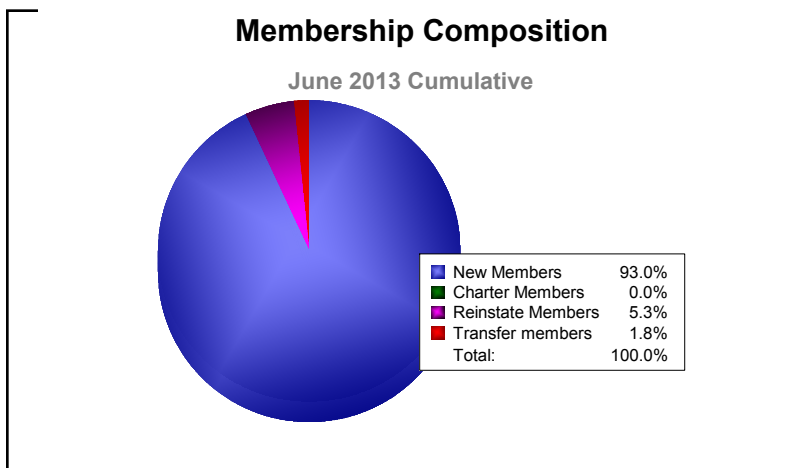

Year	New Clubs	Dropped Clubs	Gain/Loss Clubs	New Members	Charter Members	Reinstate Members	Transfer Members	Total Member Added	Total Members Dropped	Gain/Loss Members
2008-2009	0	-1	-1	42	0	2	3	47	-51	-4
2009-2010	2	0	2	48	51	3	0	102	-93	9
2010-2011	0	-1	-1	36	5	1	0	42	-74	-32
2011-2012	0	0	0	25	0	15	2	42	-48	-6
2012-2013	0	-1	-1	53	0	3	1	57	-93	-36
<b>Average</b>	<b>0</b>	<b>-1</b>	<b>0</b>	<b>41</b>	<b>11</b>	<b>5</b>	<b>1</b>	<b>58</b>	<b>-72</b>	<b>-14</b>