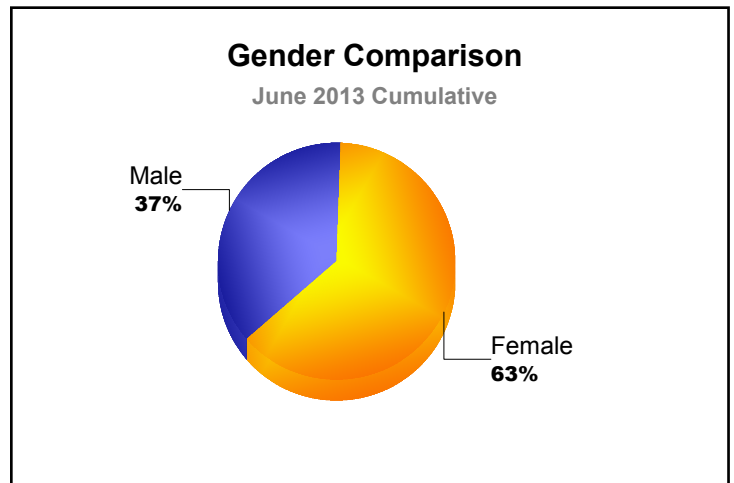

Year	New Clubs	Dropped Clubs	Gain/Loss Clubs	New Members	Charter Members	Reinstate Members	Transfer Members	Total Member Added	Total Members Dropped	Gain/Loss Members
2008-2009	0	-1	-1	42	0	2	3	47	-51	-4
2009-2010	2	0	2	48	51	3	0	102	-93	9
2010-2011	0	-1	-1	36	5	1	0	42	-74	-32
2011-2012	0	0	0	25	0	15	2	42	-48	-6
2012-2013	0	-1	-1	53	0	3	1	57	-93	-36
<b>Average</b>	<b>0</b>	<b>-1</b>	<b>0</b>	<b>41</b>	<b>11</b>	<b>5</b>	<b>1</b>	<b>58</b>	<b>-72</b>	<b>-14</b>